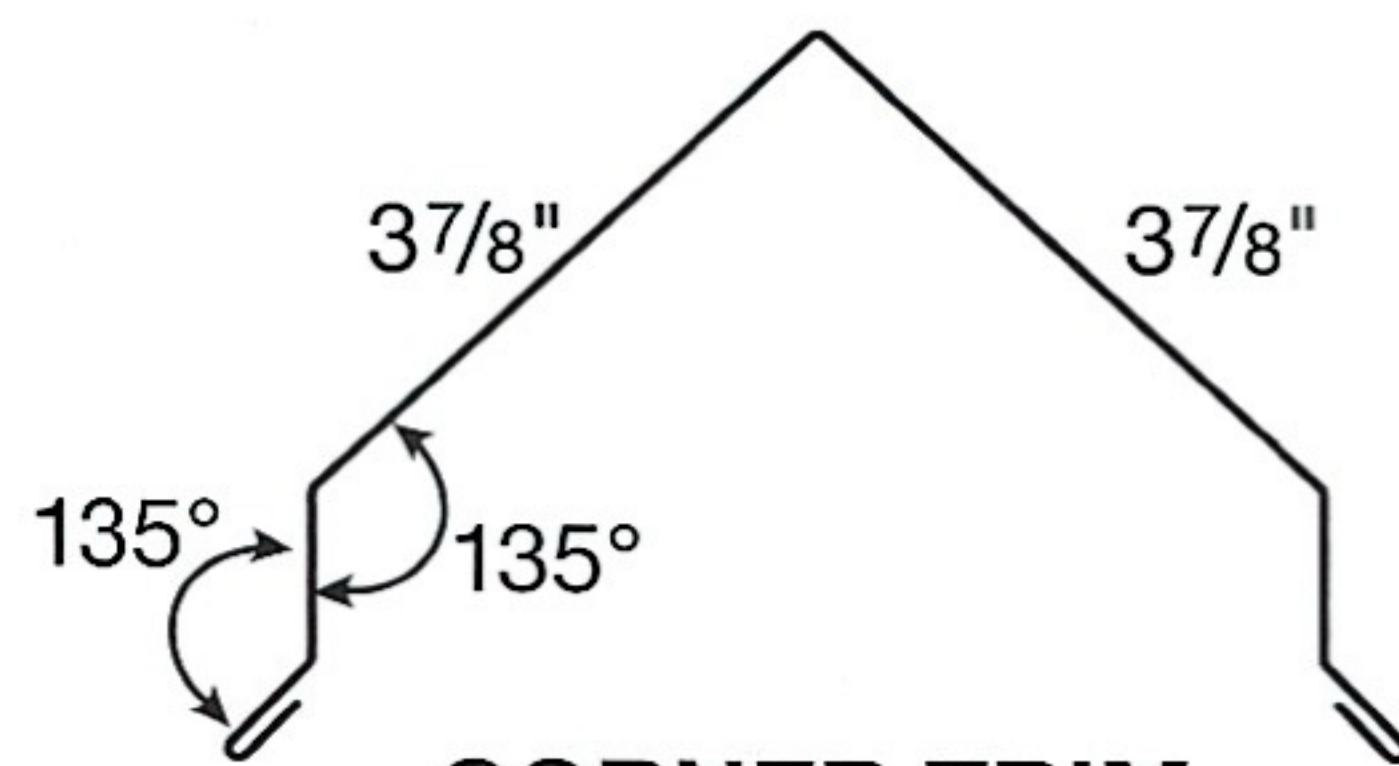

TRIM PROFILES

TRANSITION

END WALL

SIDE WALL

W-VALLEY

RIDGE CAP

CORNER TRIM

EAVE TRIM

GABLE TRIM

RAT GUARD

SNOW GUARD

JEFF CHANNEL

J-CHANNEL

Z-TRIM

1 1/2" FASCIA

1" FASCIA

PANEL PROFILES

2 1/2" CORRUGATED

3/4" CORRUGATED

SNAP LOCK

3' AG PANEL

3' PBR PANEL

HIGH-RIB 17/16" TALL