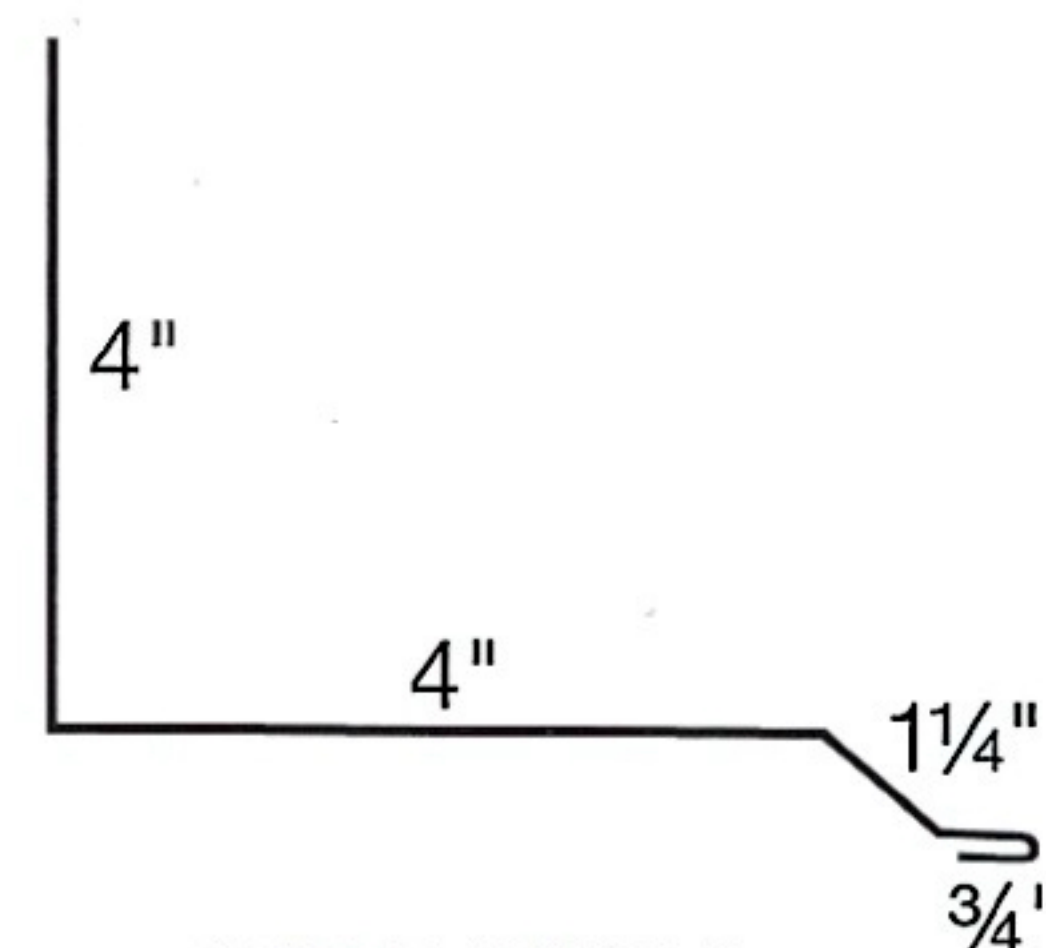

TRIM PROFILES

TRANSITION

END WALL

SIDE WALL

W-VALLEY

RIDGE CAP

CORNER TRIM

EAVE TRIM

GABLE TRIM

RAT GUARD

SNOW GUARD

JEFF CHANNEL

J-CHANNEL

Z-TRIM

1 1/2" FASCIA

1" FASCIA

PANEL PROFILES

2 1/2" CORRUGATED

3/4" CORRUGATED

SNAP LOCK

3' AG PANEL

3' PBR PANEL

HIGH-RIB 17/16" TALL