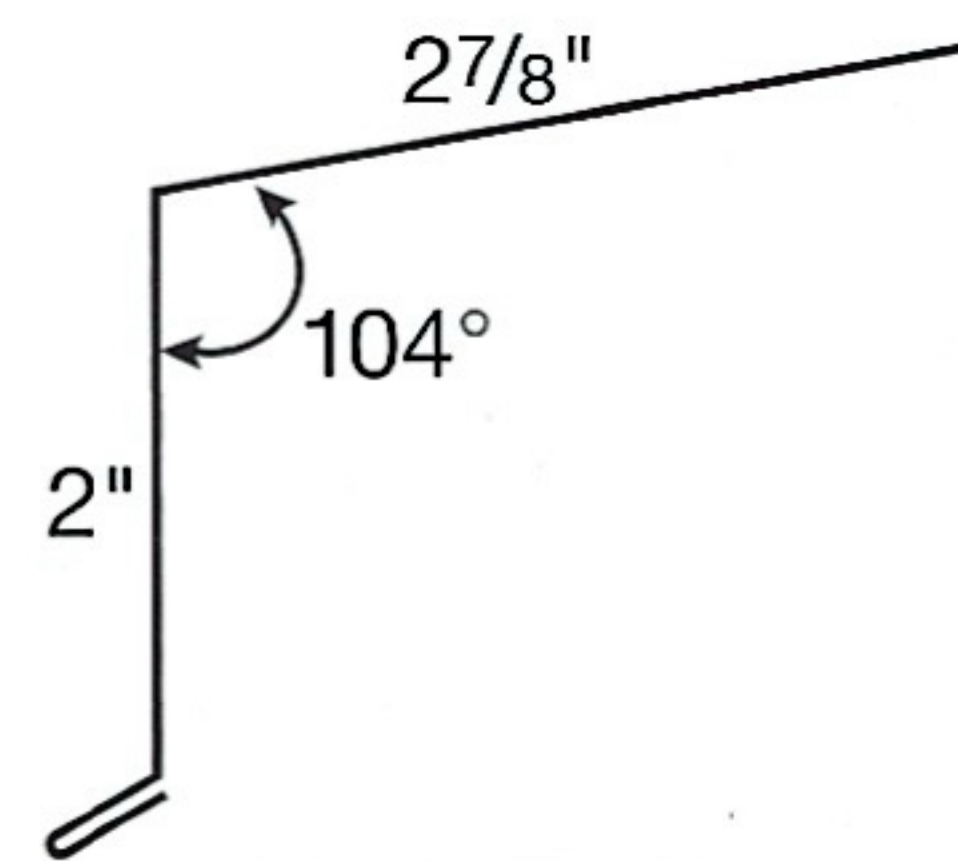

TRIM PROFILES

TRANSITION

END WALL

SIDE WALL

W-VALLEY

RIDGE CAP

CORNER TRIM

EAVE TRIM

GABLE TRIM

RAT GUARD

SNOW GUARD

JEFF CHANNEL

J-CHANNEL

Z-TRIM

1 1/2" FASCIA

1" FASCIA

PANEL PROFILES

2 1/2" CORRUGATED

3/4" CORRUGATED

SNAP LOCK

3' AG PANEL

3' PBR PANEL

HIGH-RIB 17/16" TALL