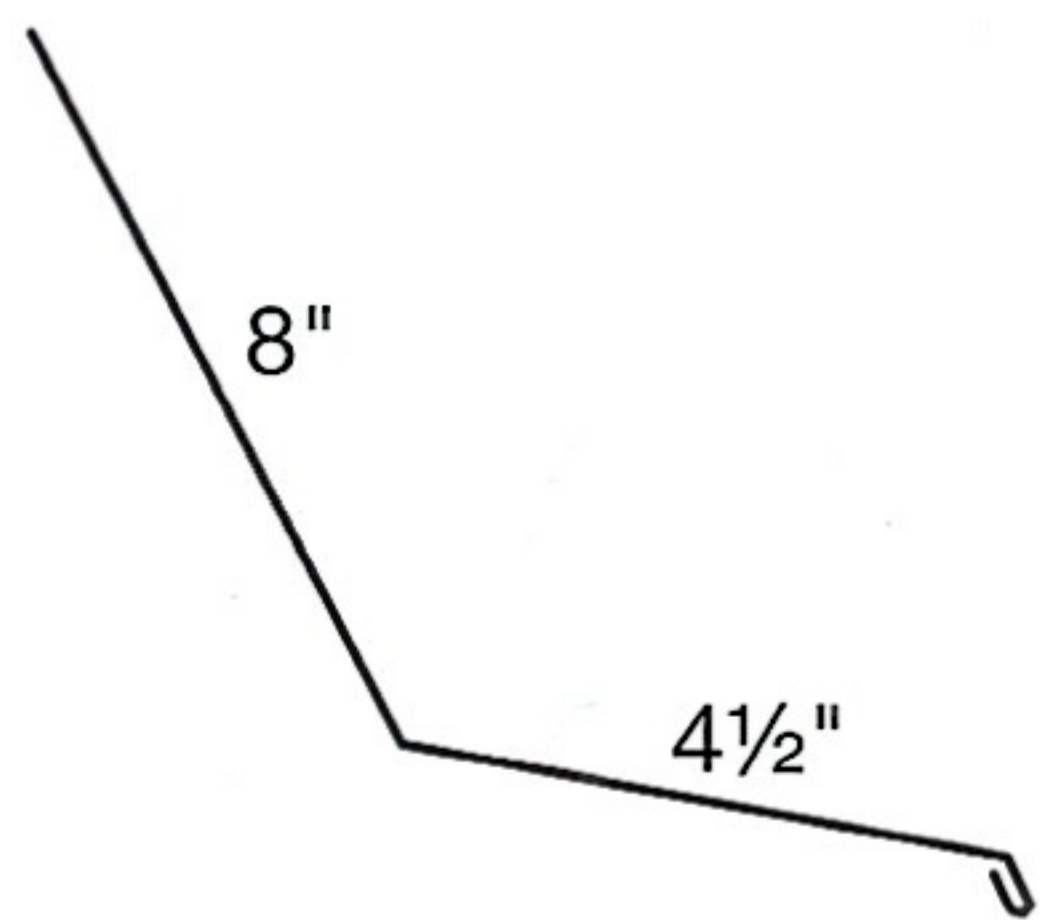

TRIM PROFILES

TRANSITION

END WALL

SIDE WALL

W-VALLEY

RIDGE CAP

CORNER TRIM

EAVE TRIM

GABLE TRIM

RAT GUARD

SNOW GUARD

JEFF CHANNEL

J-CHANNEL

Z-TRIM

1 1/2" FASCIA

1" FASCIA

PANEL PROFILES

2 1/2" CORRUGATED

3/4" CORRUGATED

SNAP LOCK

3' AG PANEL

3' PBR PANEL

HIGH-RIB 17/16" TALL