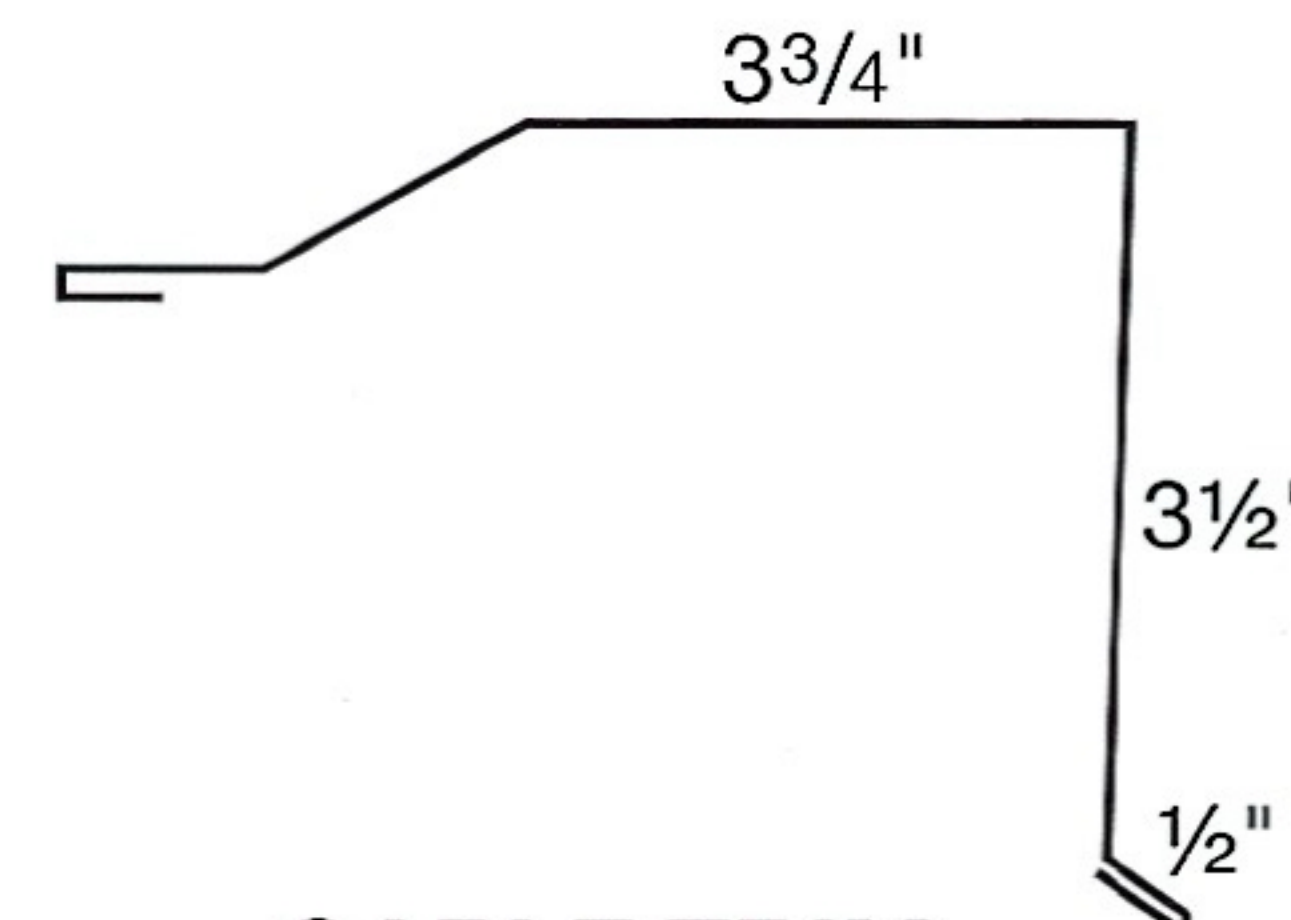

TRIM PROFILES

TRANSITION

END WALL

SIDE WALL

W-VALLEY

RIDGE CAP

CORNER TRIM

EAVE TRIM

GABLE TRIM

RAT GUARD

SNOW GUARD

JEFF CHANNEL

J-CHANNEL

Z-TRIM

1 1/2" FASCIA

1" FASCIA

PANEL PROFILES

2 1/2" CORRUGATED

3/4" CORRUGATED

SNAP LOCK

3' AG PANEL

3' PBR PANEL

HIGH-RIB 17/16" TALL