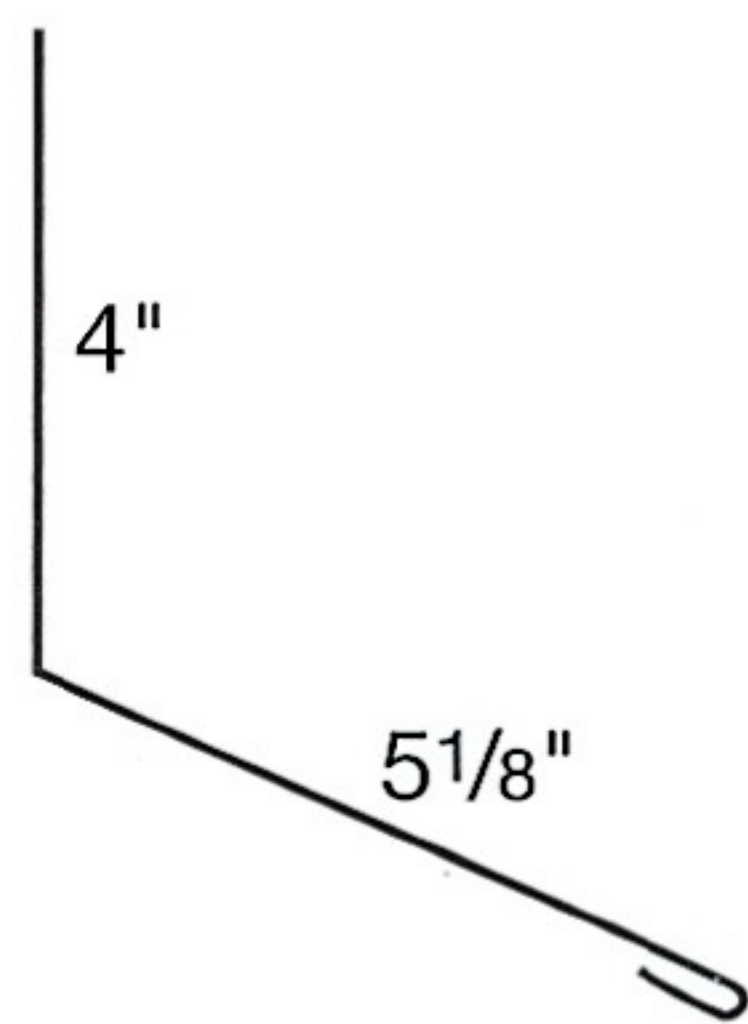

TRIM PROFILES

TRANSITION

END WALL

SIDE WALL

W-VALLEY

RIDGE CAP

CORNER TRIM

EAVE TRIM

GABLE TRIM

RAT GUARD

SNOW GUARD

JEFF CHANNEL

J-CHANNEL

Z-TRIM

1 1/2" FASCIA

1" FASCIA

PANEL PROFILES

2 1/2" CORRUGATED

3/4" CORRUGATED

SNAP LOCK

3' AG PANEL

3' PBR PANEL

HIGH-RIB 17/16" TALL