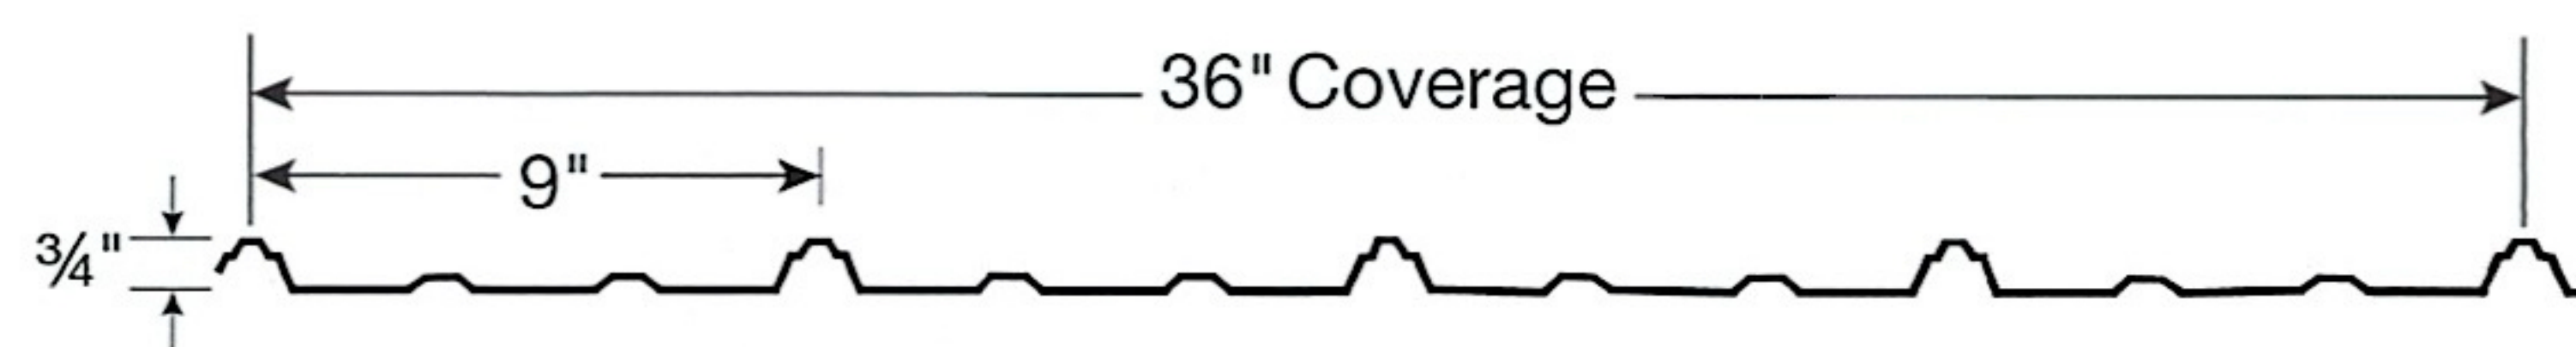

TRIM PROFILES

TRANSITION

END WALL

SIDE WALL

W-VALLEY

RIDGE CAP

CORNER TRIM

EAVE TRIM

PANEL PROFILES

2 1/2" CORRUGATED

3/4" CORRUGATED

SNAP LOCK

3' AG PANEL

3' PBR PANEL

HIGH-RIB 17/16" TALL