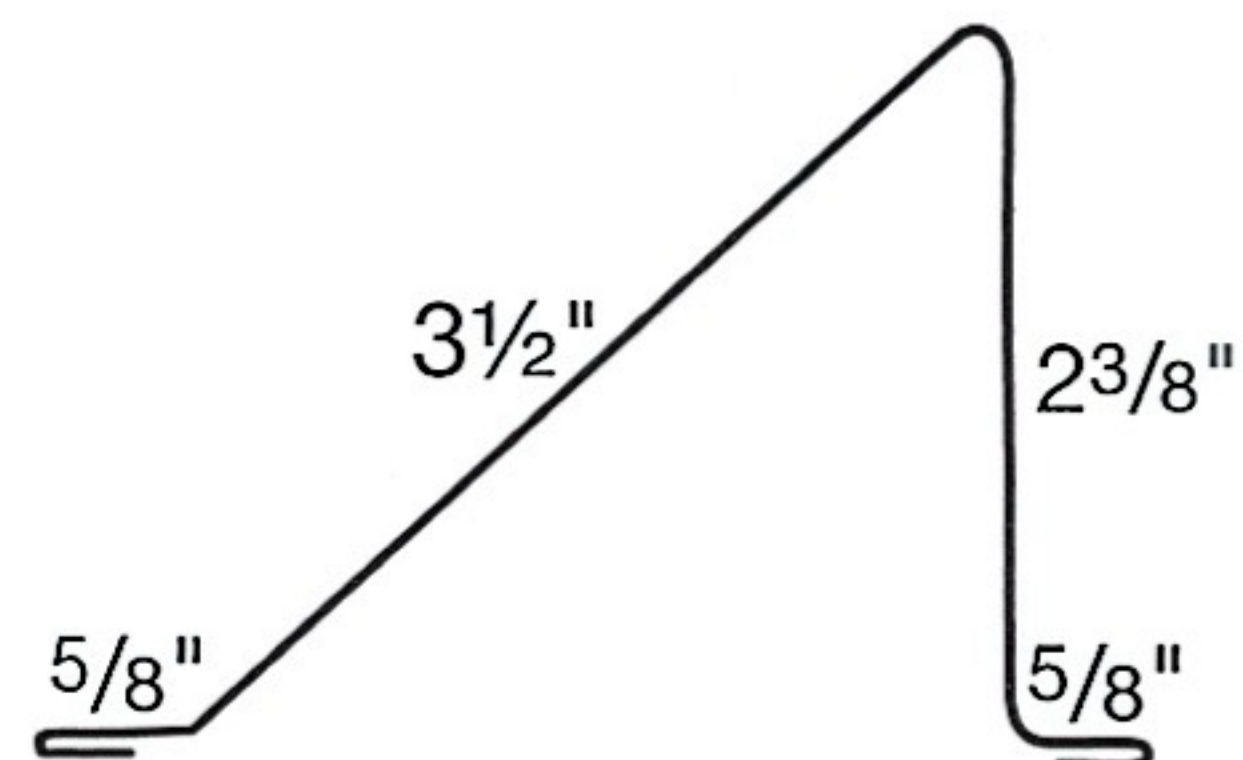

TRIM PROFILES

TRANSITION

END WALL

SIDE WALL

W-VALLEY

RIDGE CAP

CORNER TRIM

EAVE TRIM

GABLE TRIM

RAT GUARD

SNOW GUARD

JEFF CHANNEL

J-CHANNEL

Z-TRIM

1 1/2" FASCIA

1" FASCIA

PANEL PROFILES

2 1/2" CORRUGATED

3/4" CORRUGATED

SNAP LOCK

3' AG PANEL

3' PBR PANEL

HIGH-RIB 17/16" TALL