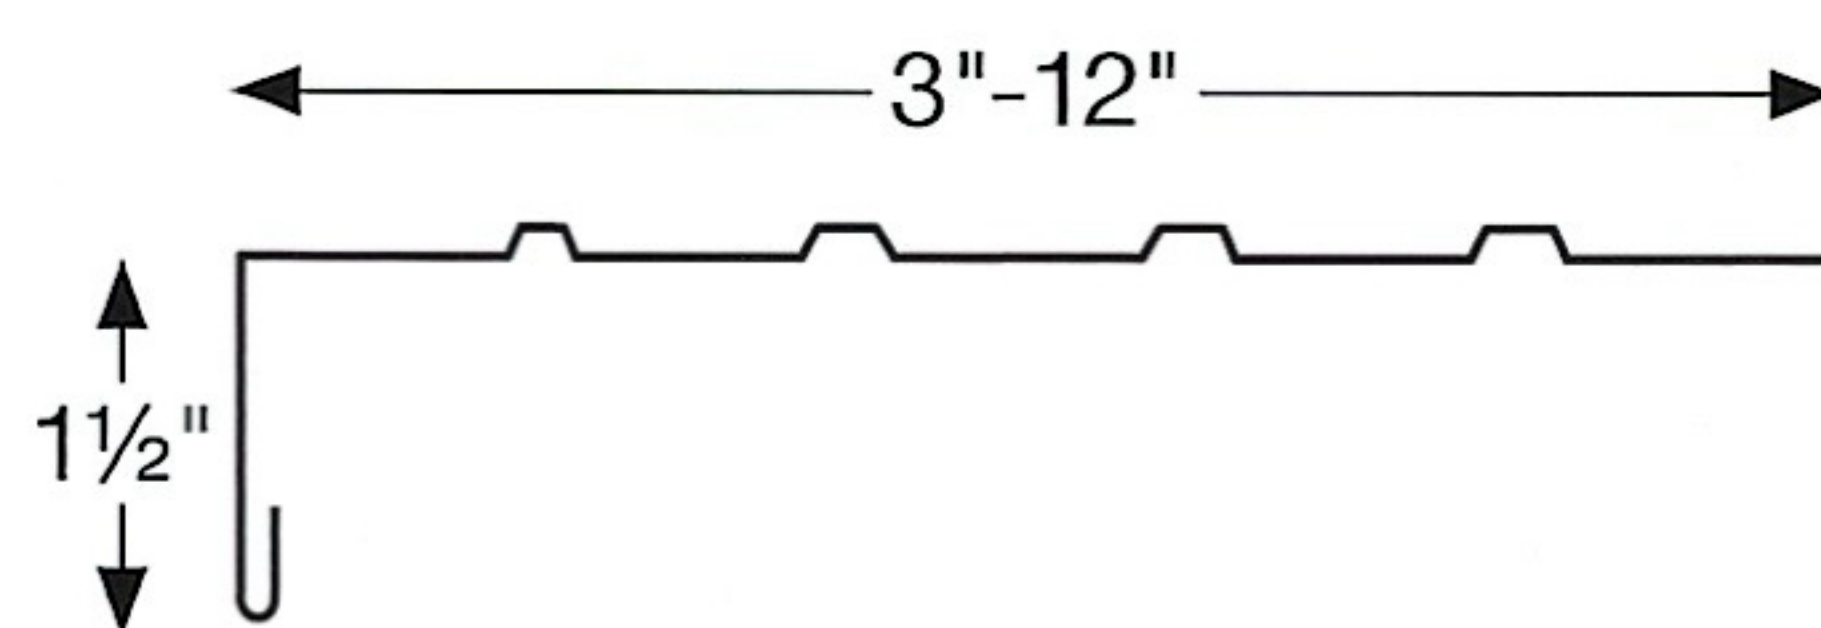

TRIM PROFILES

TRANSITION

END WALL

SIDE WALL

W-VALLEY

RIDGE CAP

CORNER TRIM

EAVE TRIM

GABLE TRIM

RAT GUARD

SNOW GUARD

JEFF CHANNEL

J-CHANNEL

Z-TRIM

1 1/2" FASCIA

1" FASCIA

PANEL PROFILES

2 1/2" CORRUGATED

3/4" CORRUGATED

SNAP LOCK

3' AG PANEL

3' PBR PANEL

HIGH-RIB 17/16" TALL