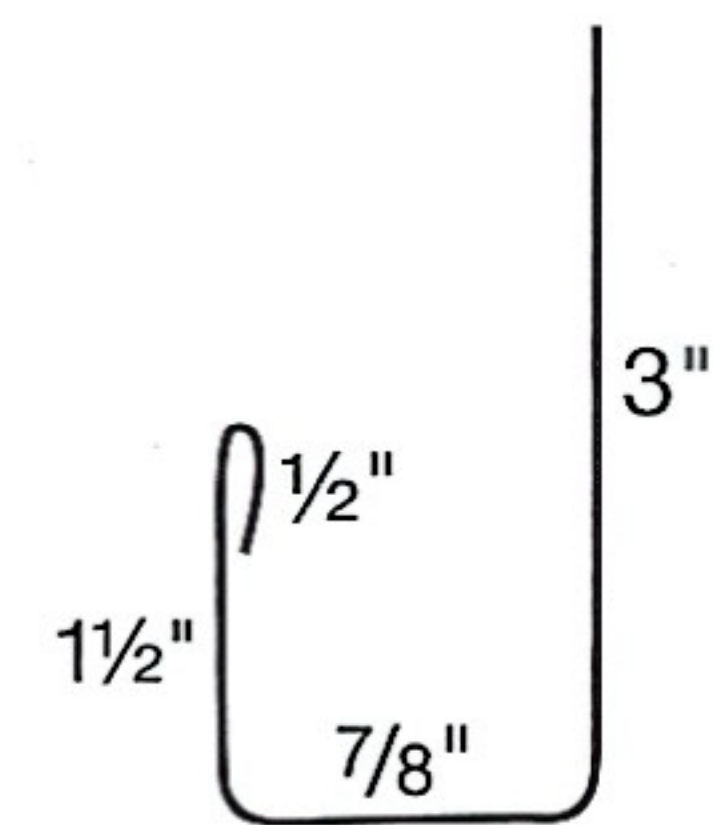

TRIM PROFILES

TRANSITION

END WALL

SIDE WALL

W-VALLEY

RIDGE CAP

CORNER TRIM

EAVE TRIM

GABLE TRIM

RAT GUARD

SNOW GUARD

JEFF CHANNEL

J-CHANNEL

Z-TRIM

1 1/2" FASCIA

1" FASCIA

PANEL PROFILES

2 1/2" CORRUGATED

3/4" CORRUGATED

SNAP LOCK

3' AG PANEL

3' PBR PANEL

HIGH-RIB 17/16" TALL