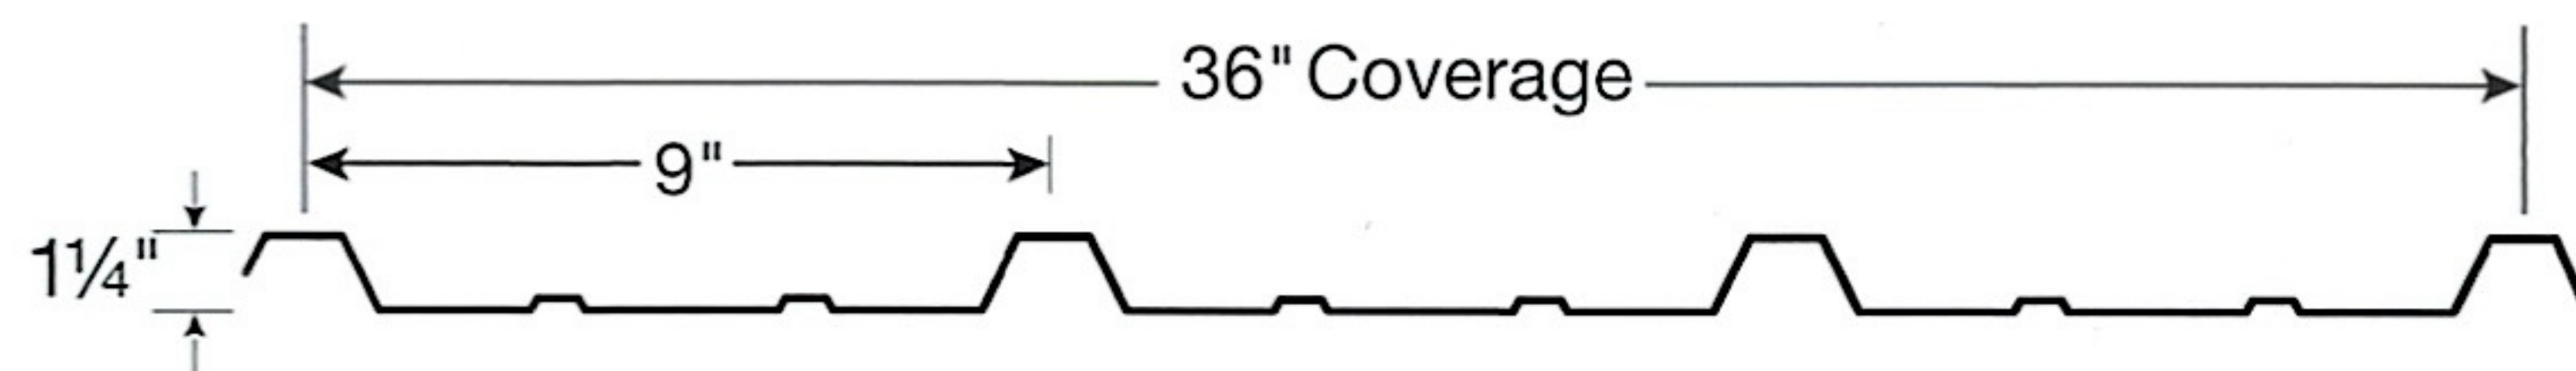

TRIM PROFILES

TRANSITION

END WALL

SIDE WALL

W-VALLEY

RIDGE CAP

CORNER TRIM

EAVE TRIM

PANEL PROFILES

2 1/2" CORRUGATED

3/4" CORRUGATED

SNAP LOCK

3' AG PANEL

3' PBR PANEL

HIGH-RIB 17/16" TALL