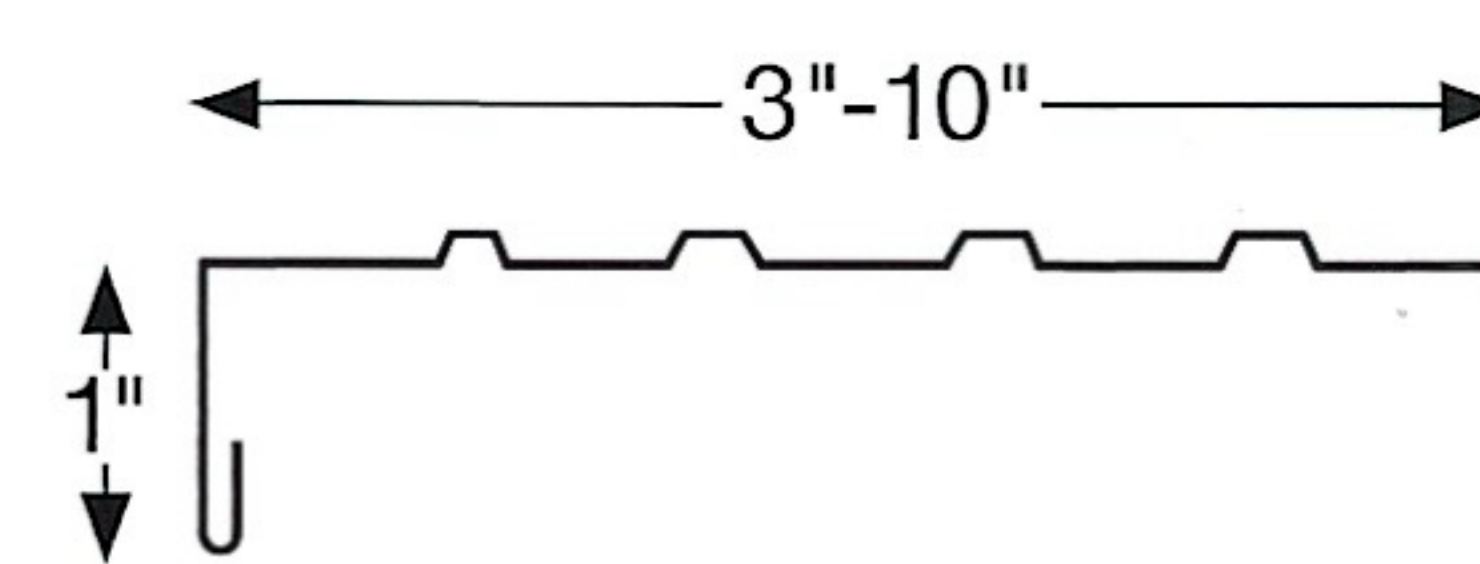

TRIM PROFILES

TRANSITION

END WALL

SIDE WALL

W-VALLEY

RIDGE CAP

CORNER TRIM

EAVE TRIM

GABLE TRIM

RAT GUARD

SNOW GUARD

JEFF CHANNEL

J-CHANNEL

Z-TRIM

1 1/2" FASCIA

1" FASCIA

PANEL PROFILES

2 1/2" CORRUGATED

3/4" CORRUGATED

SNAP LOCK

3' AG PANEL

3' PBR PANEL

HIGH-RIB 17/16" TALL